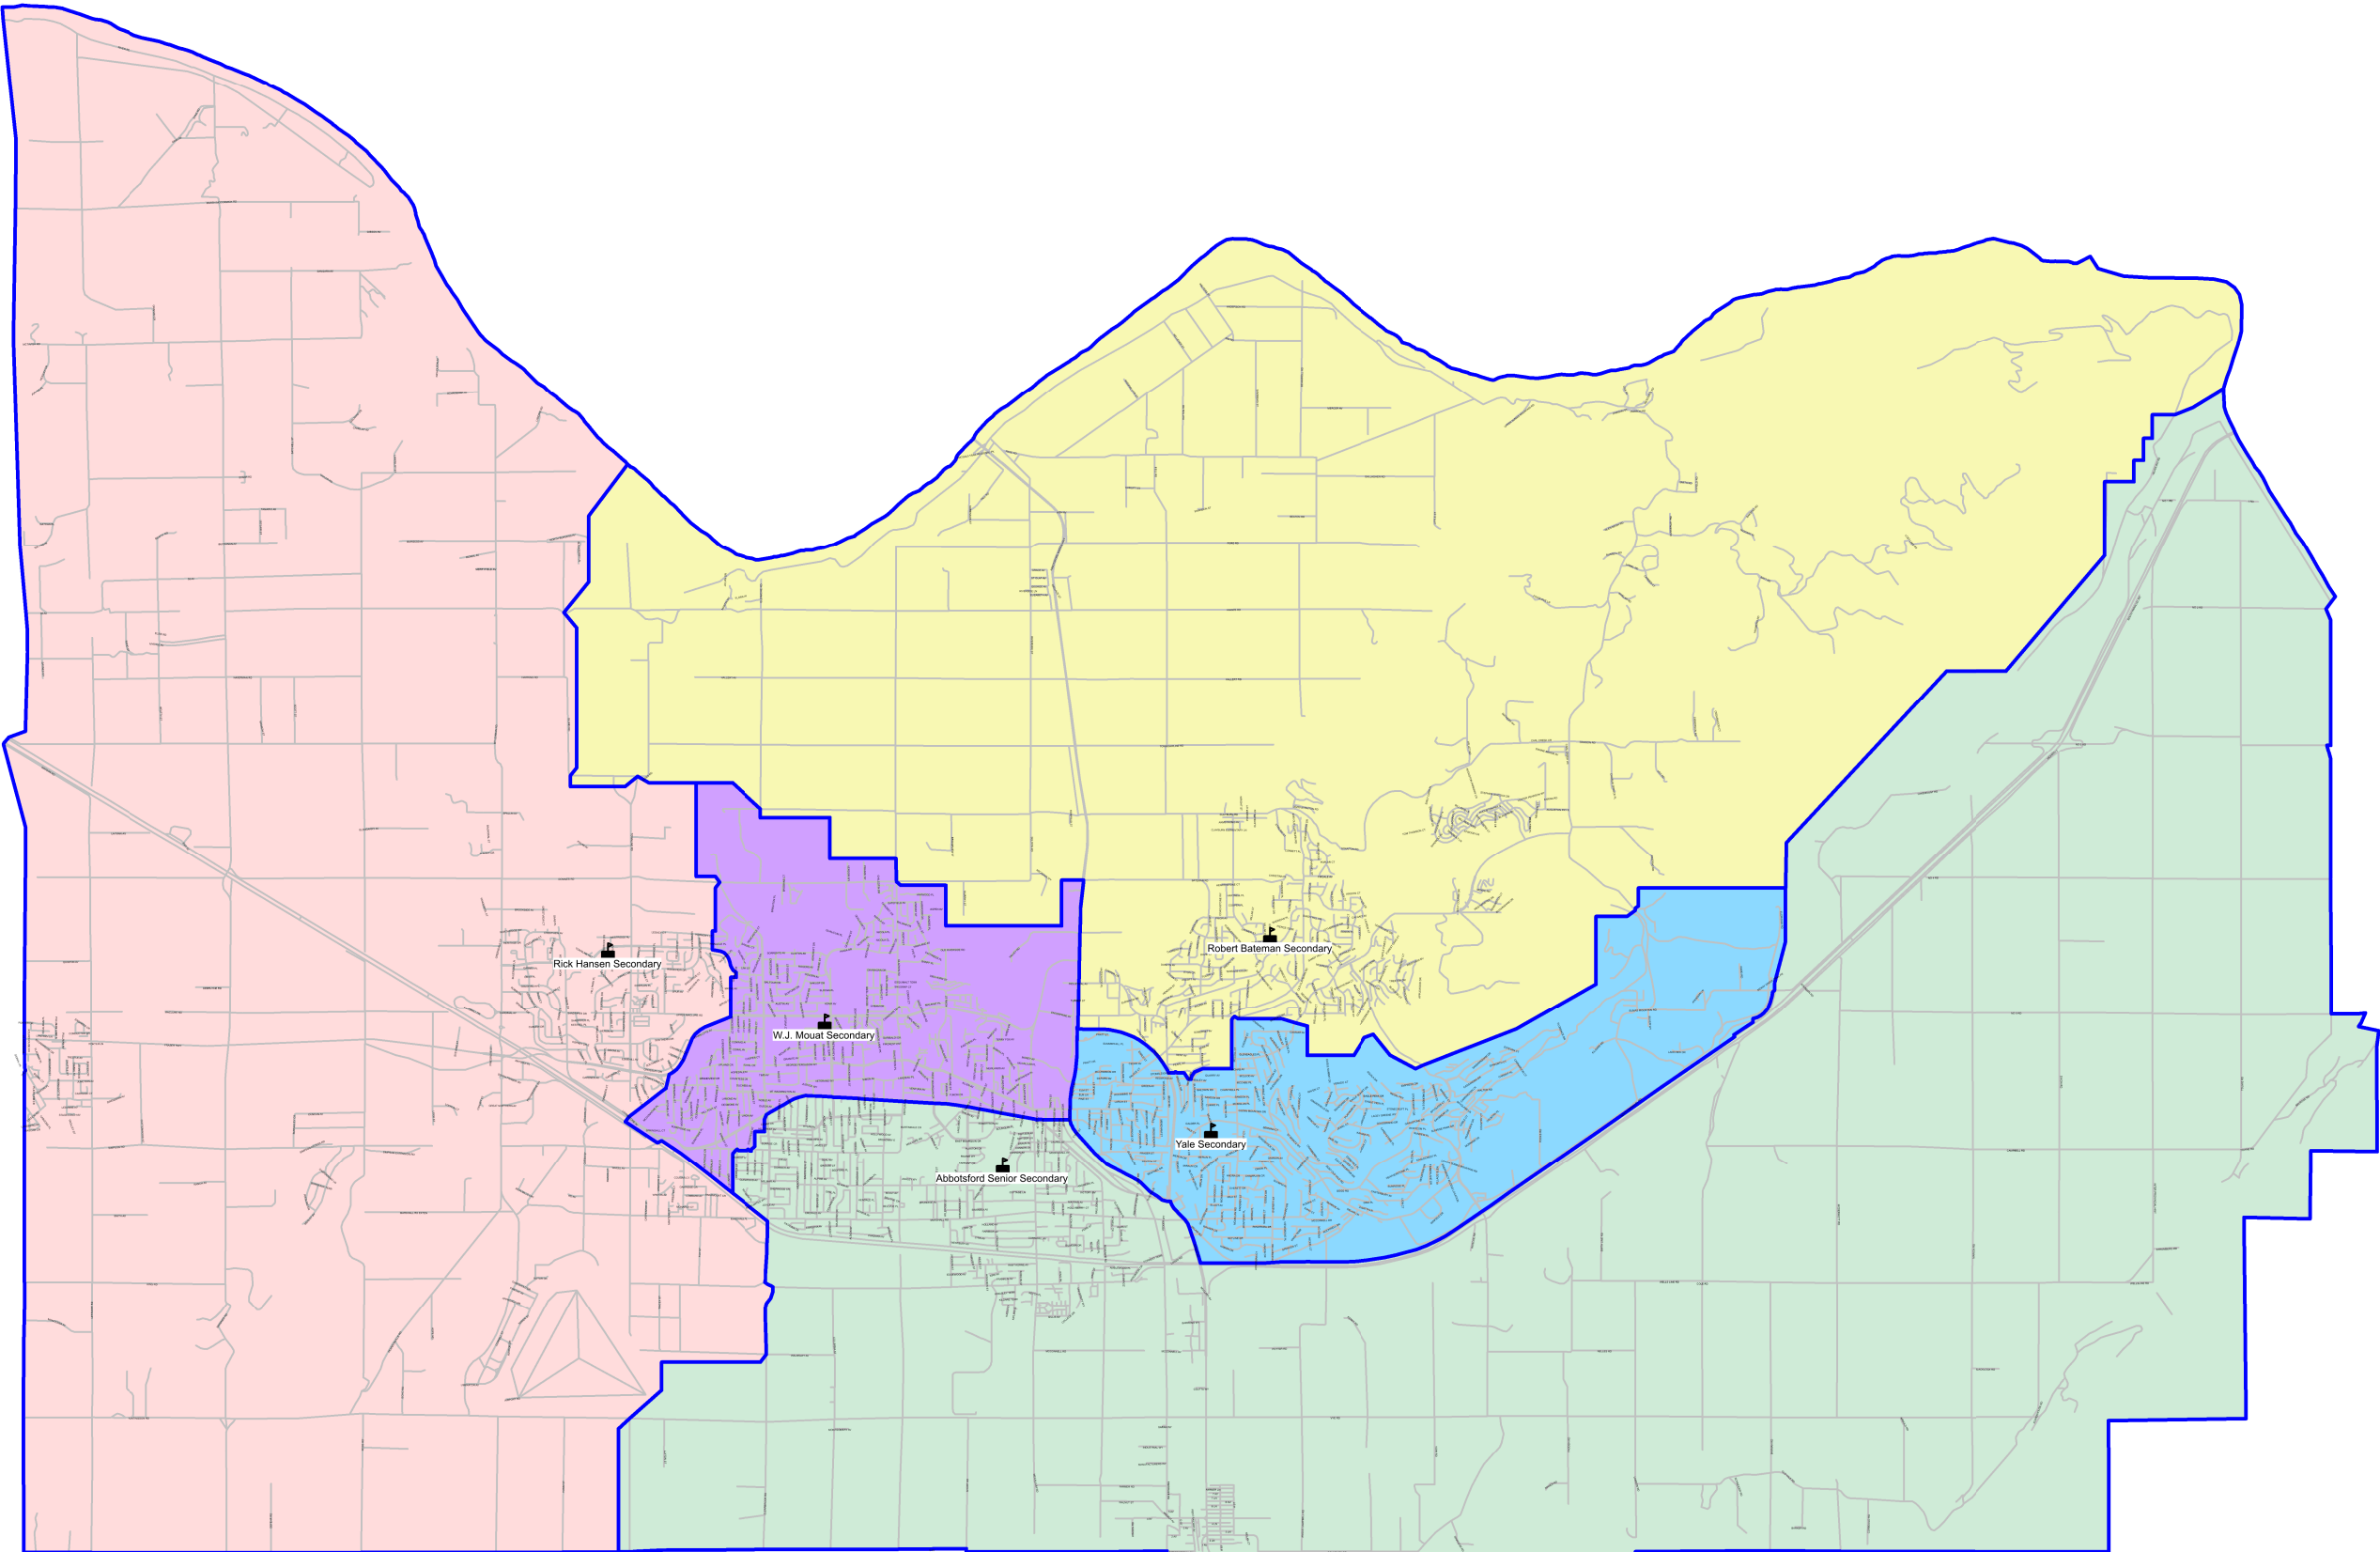

Abbotsford School District Regular Program Grades 9-12 Boundaries

- Abbotsford Senior Secondary
- Rick Hansen Secondary
- Robert Bateman Secondary
- W.J. Mouat Secondary
- Yale Secondary

0 2
kilometres
Scale: 1:85,000