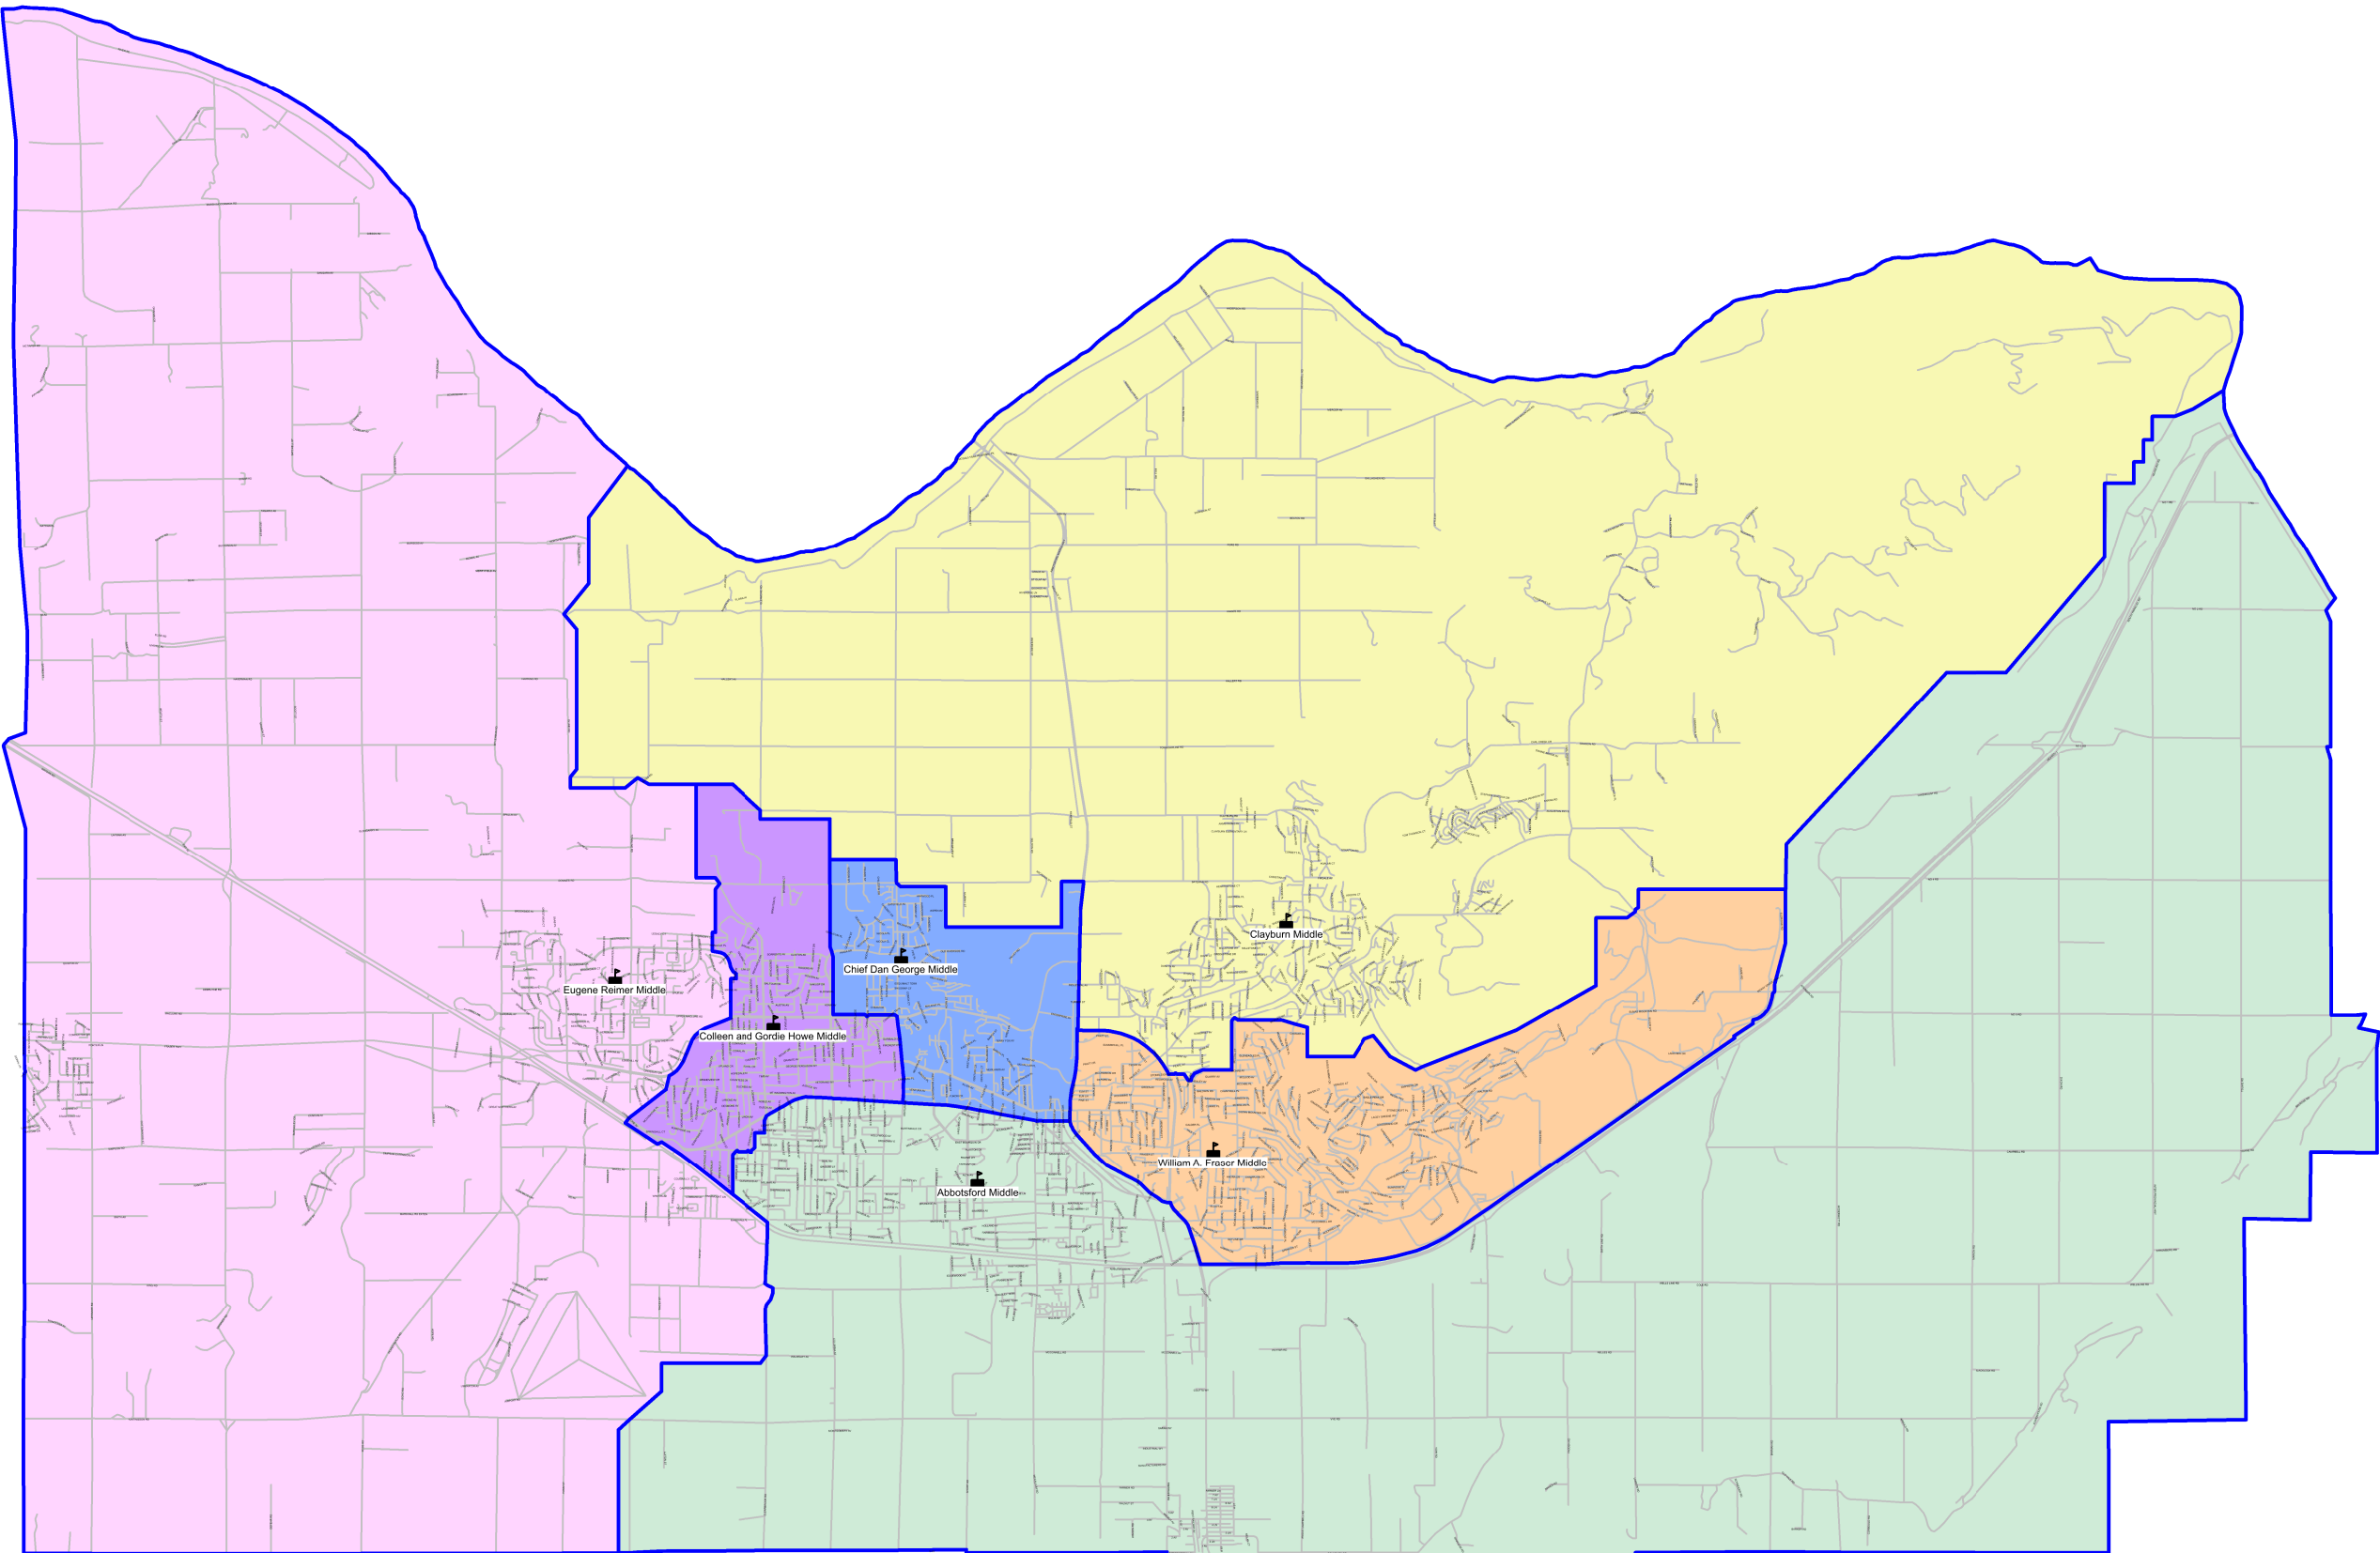

# Abbotsford School District Regular Program Grades 6-8 Boundaries

- Abbotsford Middle
- Chief Dan George Middle
- Clayburn Middle
- Colleen and Gordie Howe Middle
- Eugene Reimer Middle
- William A. Fraser Middle

0 2  
kilometres  
Scale: 1:85,000