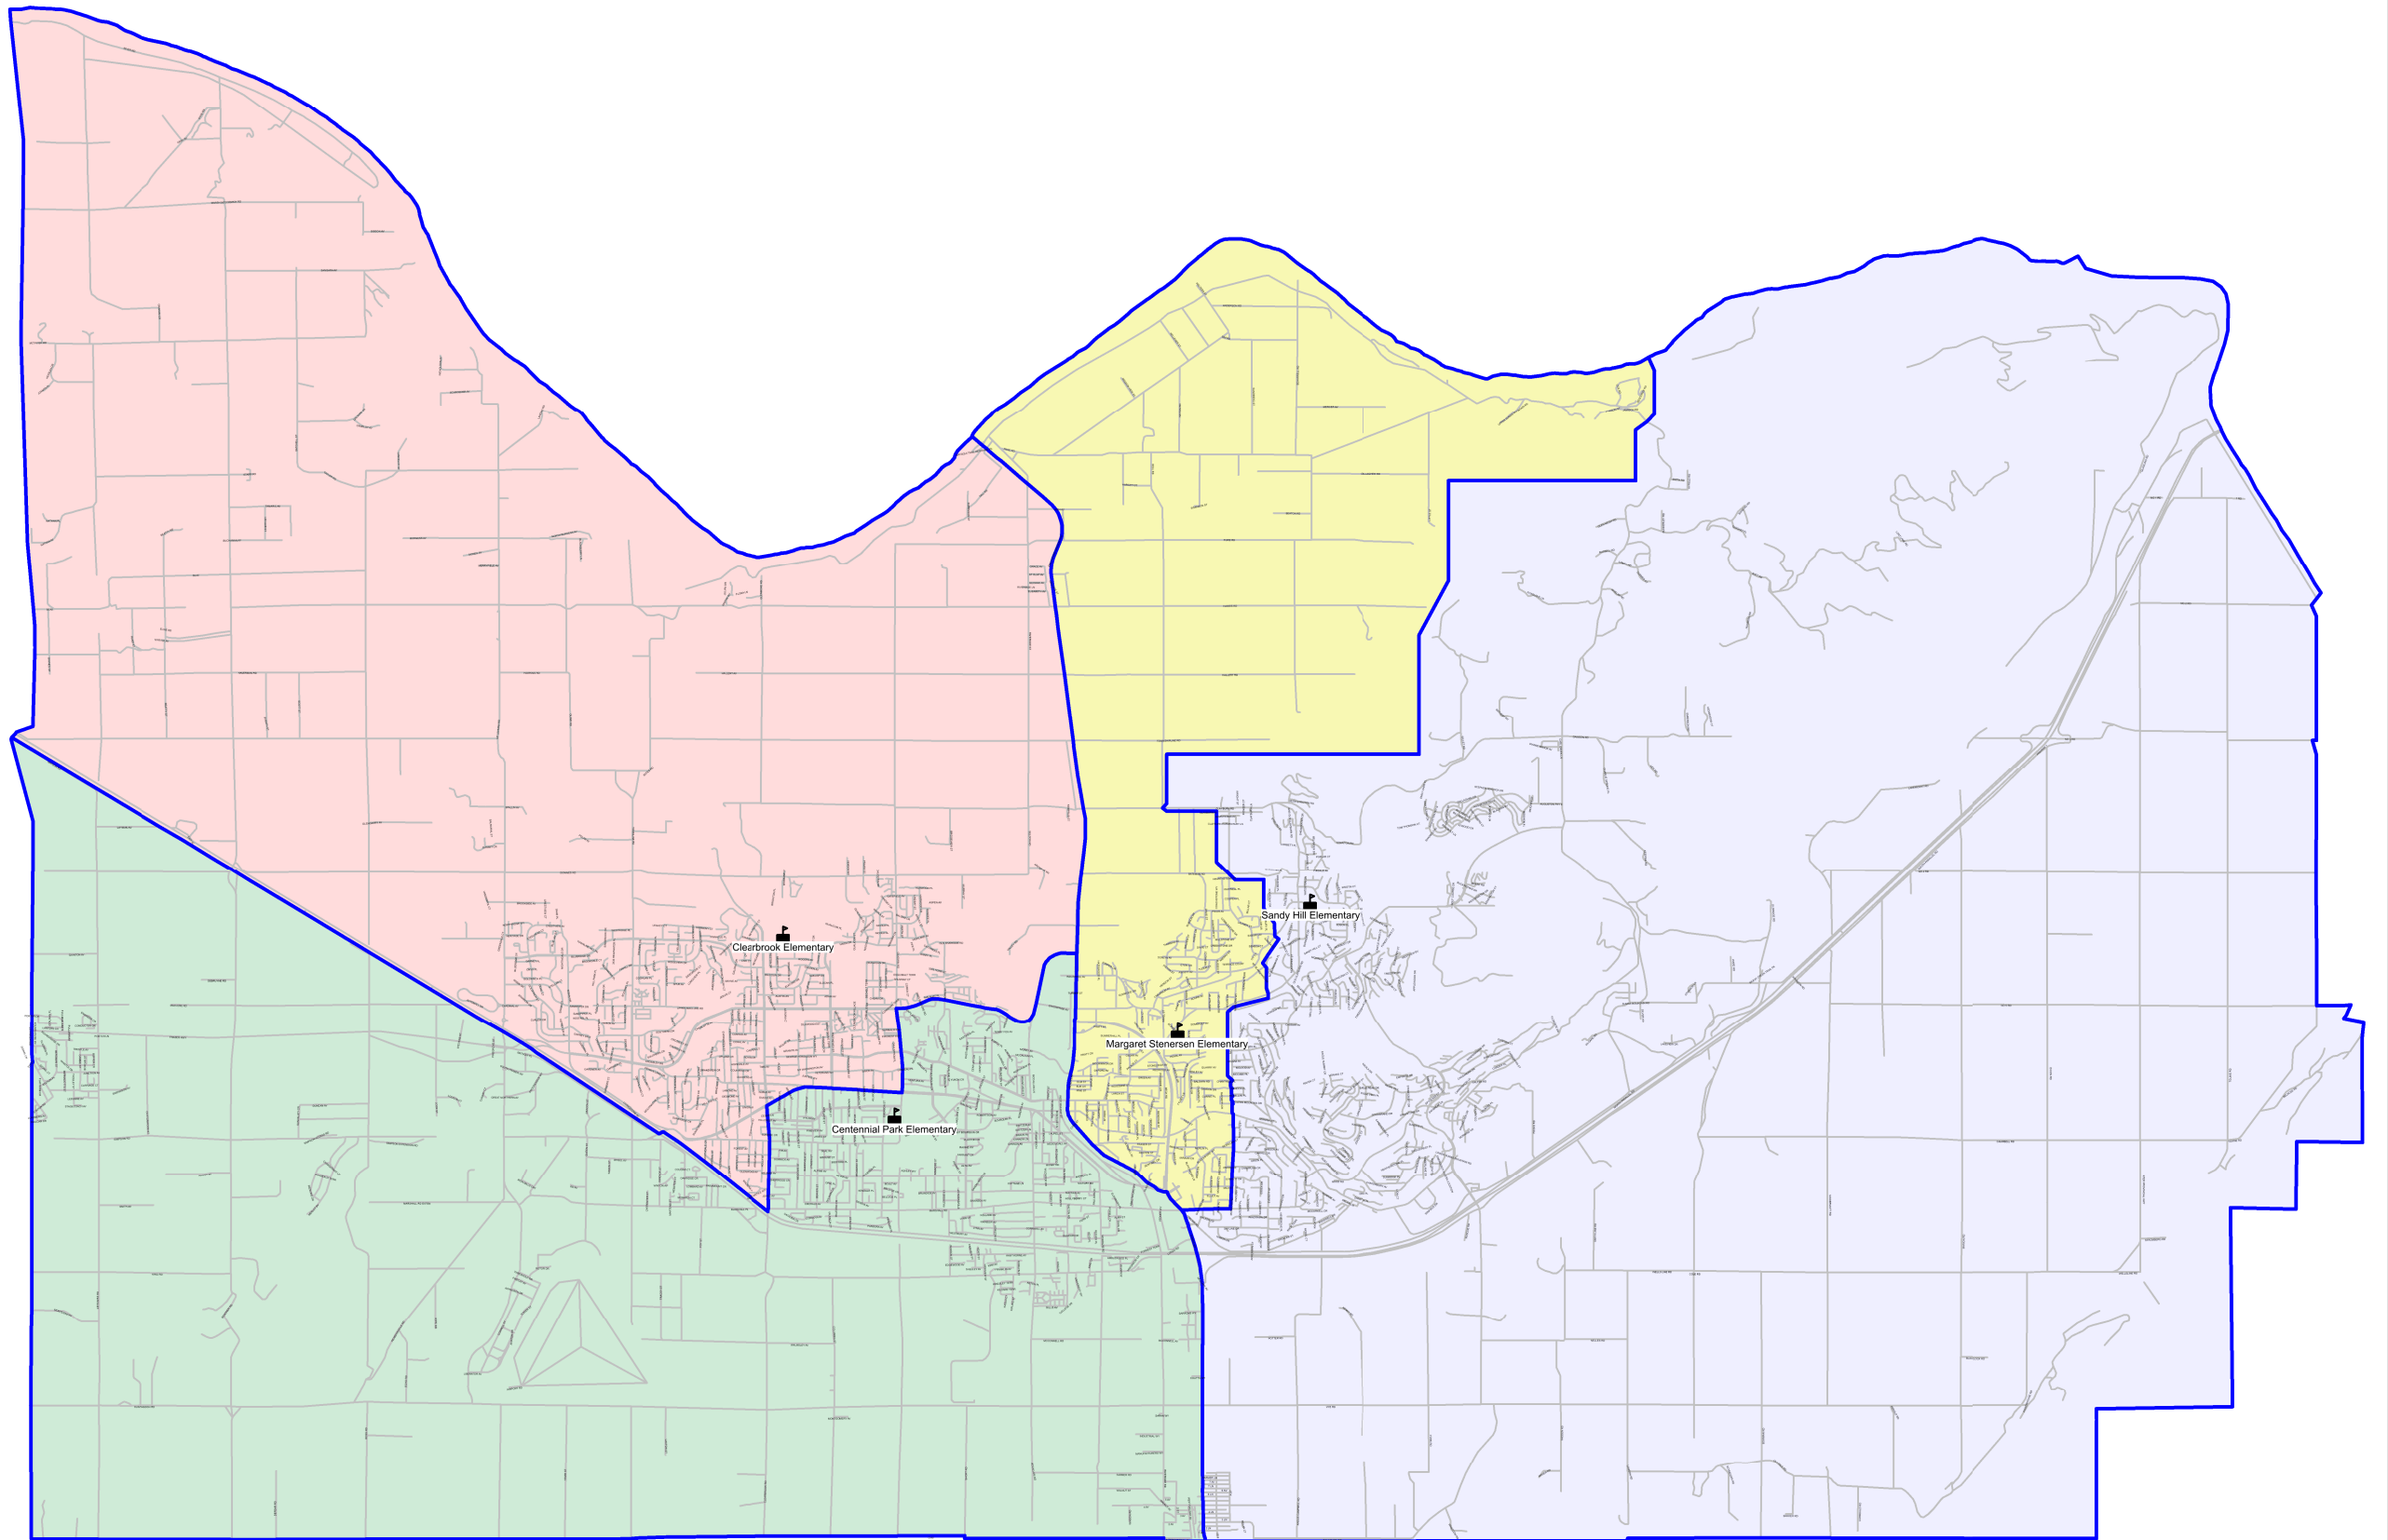

Abbotsford School District French Immersion Boundaries

- Centennial Park Elementary
- Clearbrook Elementary
- Margaret Stenersen Elementary
- Sandy Hill Elementary

0 2
kilometres
Scale: 1:85,000