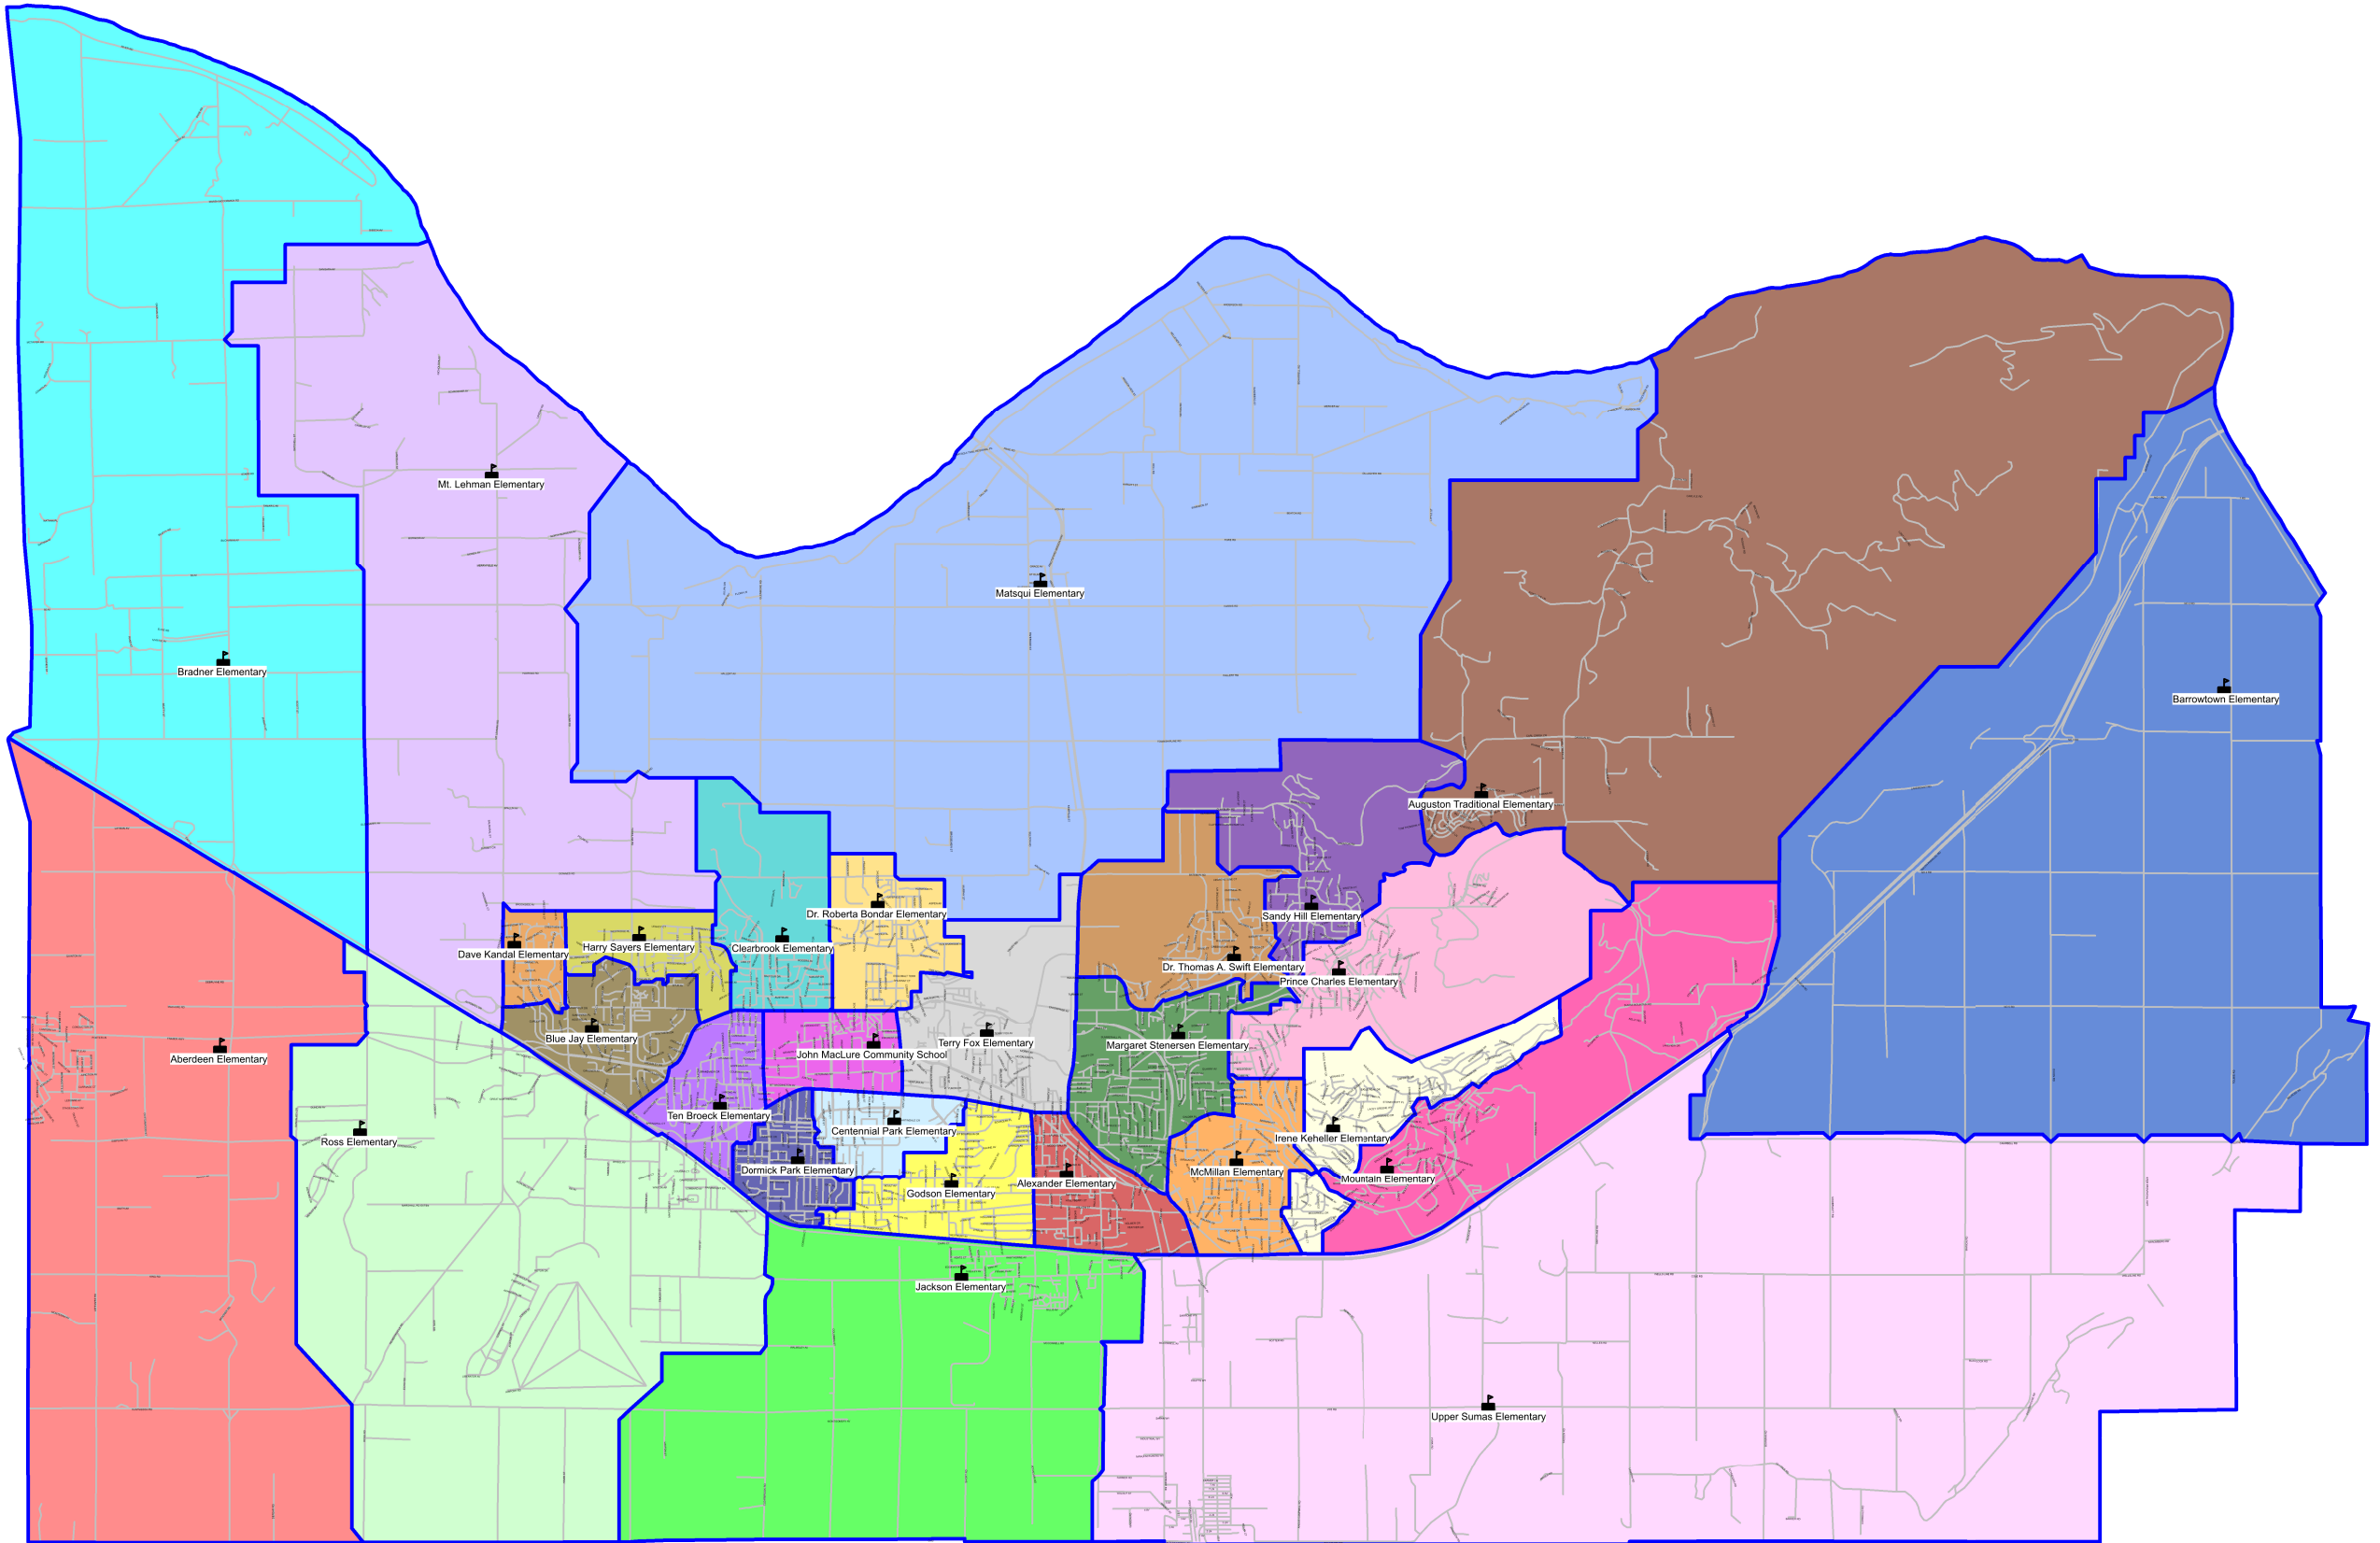

Abbotsford School District Regular Program Grades K-5 Boundaries

- Aberdeen Elementary
- Alexander Elementary
- Auguston Traditional Elementary
- Barrowtown Elementary
- Blue Jay Elementary
- Bradner Elementary
- Centennial Park Elementary
- Clearbrook Elementary
- Dave Kandal Elementary
- Dormick Park Elementary
- Dr. Roberta Bondar Elementary
- Dr. Thomas A. Swift Elementary
- Godson Elementary
- Harry Sayers Elementary
- Irene Kelleher Elementary
- Jackson Elementary
- John MacLure Community School
- Margaret Stenersen Elementary
- Matsqui Elementary
- McMillan Elementary
- Mountain Elementary
- Mt. Lehman Elementary
- Prince Charles Elementary
- Ross Elementary
- Sandy Hill Elementary
- Ten Broeck Elementary
- Terry Fox Elementary
- Upper Sumas Elementary

0 2
kilometres
Scale: 1:85,000