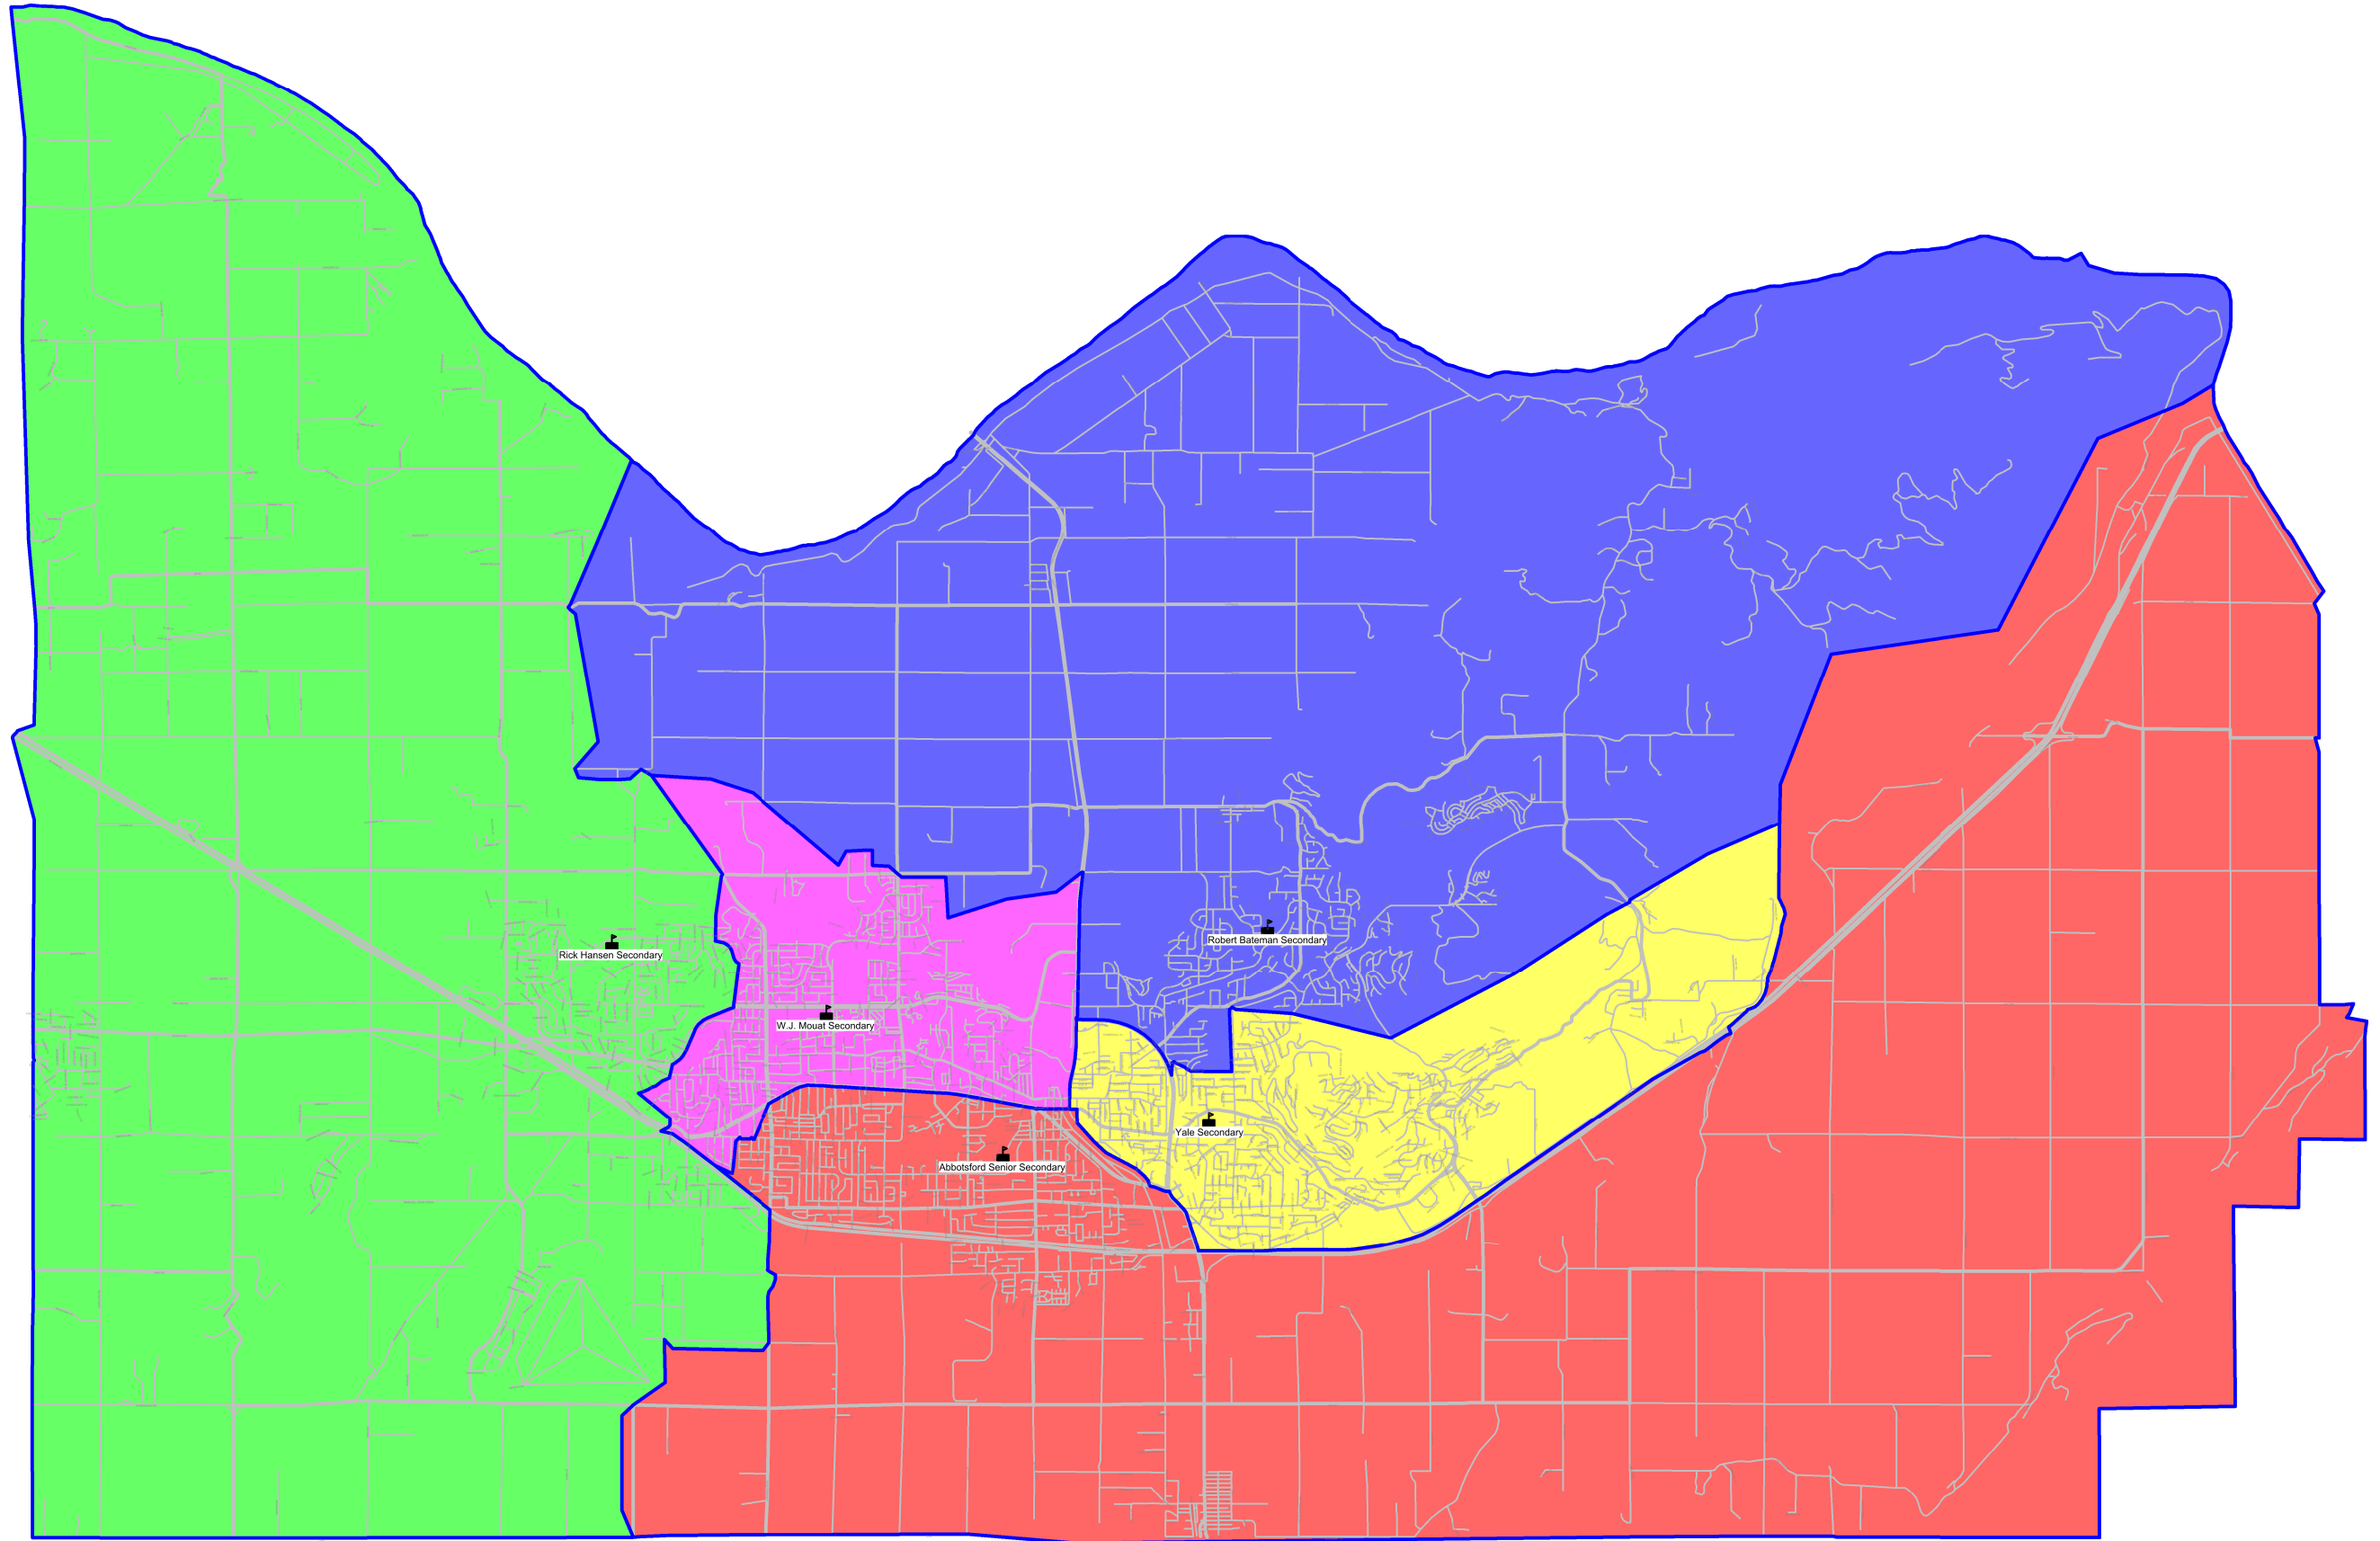

Abbotsford School District. Regular Program Grade 9-12 Boundaries

- Abbotsford Senior Secondary
- Rick Hansen Secondary
- Robert Bateman Secondary
- W.J. Mouat Secondary
- Yale Secondary

0 2
kilometres